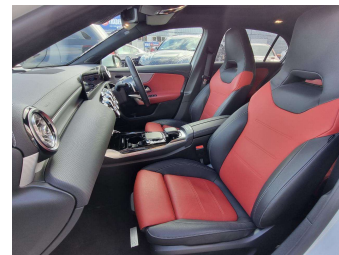

2020 Mercedes-Benz A 35 AMG

Purchase Price

\$48,780

Includes GST, Registration & Licensing

Finance may be available on this vehicle. Ask one of our friendly staff for more information.

Gain peace of mind with Mechanical Breakdown Insurance. **Ask us how.**