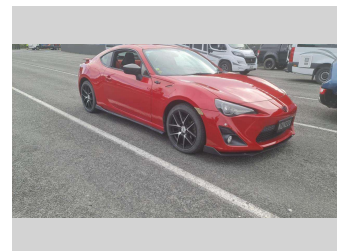

2012 Toyota 86 GT

Purchase Price **\$17,950**
Includes GST, Registration & Licensing

Finance may be available on this vehicle. Ask one of our friendly staff for more information.

Gain peace of mind with Mechanical Breakdown Insurance. **Ask us how.**

Top features
None Listed

Body Style
2 door, Coupe

Odometer
117,114 km

Engine
1990 cc, Internal Combustion

Fuel Type
Petrol

Transmission
Automatic, Rear Wheel

Wheels
-

VIN
7AT0H65RX21005143

Interior
-

Safety
-

Reg No.
NZN228

Ext Colour
Red

History
Ex-Overseas, 2 owners

Seats
4 seats

CO2 Emissions
-

Energy Economy
-