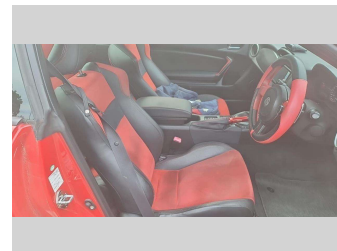

2012 Toyota 86 GT

Purchase Price **\$17,950**
Includes GST, Registration & Licensing

Finance may be available on this vehicle. Ask one of our friendly staff for more information.

Gain peace of mind with Mechanical Breakdown Insurance. **Ask us how.**