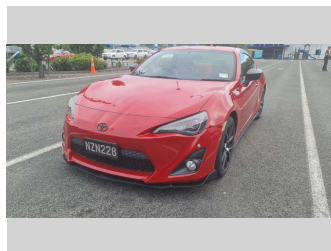

2012 Toyota 86 GT

Purchase Price **\$17,950**
Includes GST, Registration & Licensing

Finance may be available on this vehicle. Ask one of our friendly staff for more information.

Gain peace of mind with Mechanical Breakdown Insurance. **Ask us how.**

Top features
None Listed

Body Style
2 door, Coupe

Odometer
117,114 km

Engine
1990 cc, Internal Combustion

Fuel Type
Petrol

Transmission
Automatic, Rear Wheel

Wheels
-

VIN
7AT0H65RX21005143

Interior
-

Safety
-

Reg No.
NZN228

Ext Colour
Red

History
Ex-Overseas, 2 owners

Seats
4 seats

CO2 Emissions
-

Energy Economy
-