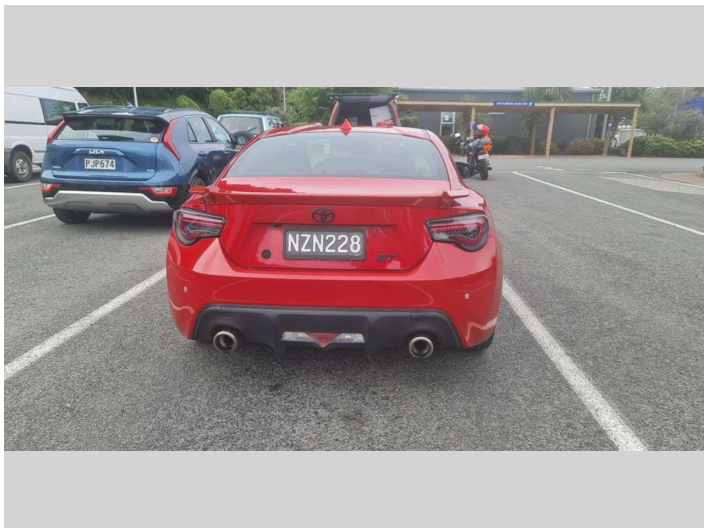

2012 Toyota 86 GT

Purchase Price **\$17,950**
Includes GST, Registration & Licensing

Finance may be available on this vehicle. Ask one of our friendly staff for more information.

Gain peace of mind with Mechanical Breakdown Insurance. **Ask us how.**

Top features
None Listed

Body Style
2 door, Coupe

Odometer
117,114 km

Engine
1990 cc, Internal Combustion

Fuel Type
Petrol

Transmission
Automatic, Rear Wheel

Wheels
-

VIN
7AT0H65RX21005143

Interior
-

Safety
-

Reg No.
NZN228

Ext Colour
Red

History
Ex-Overseas, 2 owners

Seats
4 seats

CO2 Emissions
-

Energy Economy
-