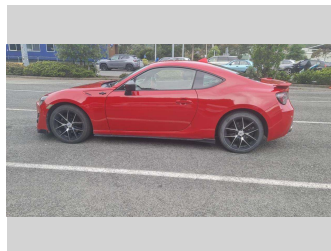

2012 Toyota 86 GT

Purchase Price **\$17,950**
Includes GST, Registration & Licensing

Finance may be available on this vehicle. Ask one of our friendly staff for more information.

Gain peace of mind with Mechanical Breakdown Insurance. **Ask us how.**

Top features
None Listed

Body Style
2 door, Coupe

Odometer
117,114 km

Engine
1990 cc, Internal Combustion

Fuel Type
Petrol

Transmission
Automatic, Rear Wheel

Wheels
-

VIN
7AT0H65RX21005143

Interior
-

Safety
-

Reg No.
NZN228

Ext Colour
Red

History
Ex-Overseas, 2 owners

Seats
4 seats

CO2 Emissions
-

Energy Economy
-