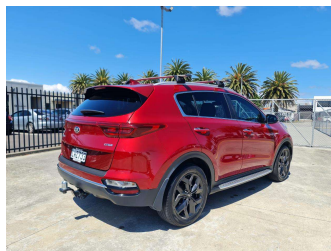

2019 Kia Sportage LX+ 2.0D/4WD/8AT

Purchase Price **\$22,990**
Includes GST, Registration & Licensing

Finance may be available on this vehicle. Ask one of our friendly staff for more information.

Gain peace of mind with Mechanical Breakdown Insurance. **Ask us how.**

Top features
None Listed

Body Style
5 door, wagon

Odometer
69,285 km

Engine
1995 cc, Internal Combustion

Fuel Type
Diesel

Transmission
Automatic, 4WD

Wheels
-

VIN
KNAPM813SK7554804