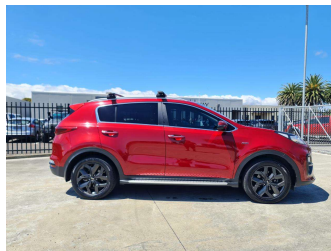

2019 Kia Sportage LX+ 2.0D/4WD/8AT

Purchase Price **\$22,990**
Includes GST, Registration & Licensing

Finance may be available on this vehicle. Ask one of our friendly staff for more information.

Gain peace of mind with Mechanical Breakdown Insurance. **Ask us how.**

Top features
None Listed

Body Style
5 door, wagon

Odometer
69,285 km

Engine
1995 cc, Internal Combustion

Fuel Type
Diesel

Transmission
Automatic, 4WD

Wheels
-

VIN
KNAPM813SK7554804