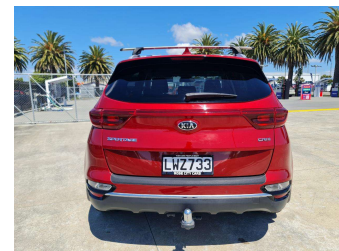

2019 Kia Sportage LX+ 2.0D/4WD/8AT

Purchase Price **\$22,990**
Includes GST, Registration & Licensing

Finance may be available on this vehicle. Ask one of our friendly staff for more information.

Gain peace of mind with Mechanical Breakdown Insurance. **Ask us how.**

Top features
None Listed

Body Style
5 door, wagon

Odometer
69,285 km

Engine
1995 cc, Internal Combustion

Fuel Type
Diesel

Transmission
Automatic, 4WD

Wheels
-

VIN
KNAPM813SK7554804