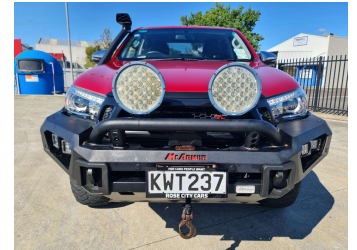

# 2017 Toyota Hilux SR5 TD DC 2.8D/4WD/6

Purchase Price

**\$46,650**

Includes GST, Registration & Licensing

Finance may be available on this vehicle. Ask one of our friendly staff for more information.

Gain peace of mind with Mechanical Breakdown Insurance. **Ask us how.**

## Top features

None Listed

Body Style

**4 door, Ute**

Odometer

**57,246 km**

Engine

**2755 cc, Internal Combustion**