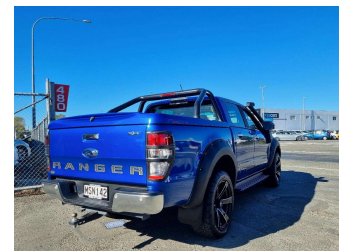

2020 Ford Ranger XLT DOUBLE CAB W/SA

Purchase Price **\$49,990**
Includes GST, Registration & Licensing

Finance may be available on this vehicle. Ask one of our friendly staff for more information.

Gain peace of mind with Mechanical Breakdown Insurance. **Ask us how.**

Top features
None Listed

Body Style
4 door, Ute

Odometer
40,677 km

Engine
3198 cc, Internal Combustion

Fuel Type
Diesel

Transmission
Automatic, 4WD

Wheels
-

VIN
MPBUMFF50KX245026

Interior
-

Safety
-

Reg No.
MSN142

Ext Colour
Blue

History
NZ New, 3 owners

Seats
5 seats

CO2 Emissions
-

Energy Economy
-