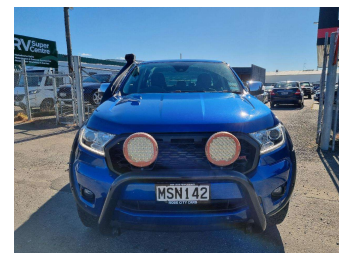

2020 Ford Ranger XLT DOUBLE CAB W/SA

Purchase Price **\$49,990**
Includes GST, Registration & Licensing

Finance may be available on this vehicle. Ask one of our friendly staff for more information.

Gain peace of mind with Mechanical Breakdown Insurance. **Ask us how.**

Top features
None Listed

Body Style
4 door, Ute

Odometer
40,677 km

Engine
3198 cc, Internal Combustion

Fuel Type
Diesel

Transmission
Automatic, 4WD

Wheels
-

VIN
MPBUMFF50KX245026

Interior
-

Safety
-

Reg No.
MSN142

Ext Colour
Blue

History
NZ New, 3 owners

Seats
5 seats

CO2 Emissions
-

Energy Economy
-