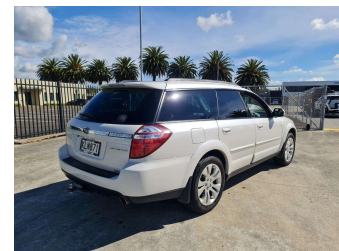

2006 Subaru Legacy Outback

Purchase Price **\$5,650**
Includes GST, Registration & Licensing

Finance may be available on this vehicle. Ask one of our friendly staff for more information.

Gain peace of mind with Mechanical Breakdown Insurance. **Ask us how.**

Top features
None Listed

Body Style
wagon

Odometer
239,533 km

Engine
2990 cc, Internal Combustion

Fuel Type
Petrol

Transmission
Automatic, All Wheel Drive

Wheels
-

VIN
7AT0GF0BX17032484