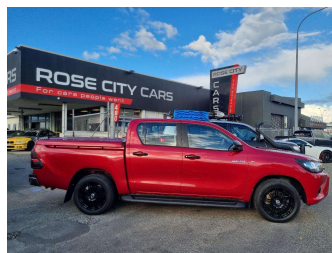

# 2018 Toyota Hilux S TD DC 2.8D/5MT/UT

**Purchase Price** **\$29,990**  
Includes GST, Registration & Licensing

Finance may be available on this vehicle. Ask one of our friendly staff for more information.

Gain peace of mind with Mechanical Breakdown Insurance. **Ask us how.**

**Top features**  
None Listed

Body Style  
**4 door, Ute**

Odometer  
**77,176 km**

Engine  
**2755 cc, Internal Combustion**

Fuel Type  
**Diesel**