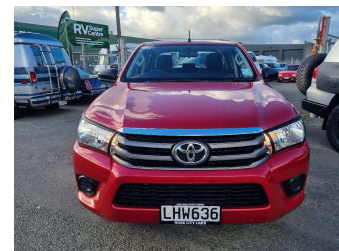

# 2018 Toyota Hilux S TD DC 2.8D/5MT/UT

**Purchase Price** **\$29,990**  
Includes GST, Registration & Licensing

Finance may be available on this vehicle. Ask one of our friendly staff for more information.

Gain peace of mind with Mechanical Breakdown Insurance. **Ask us how.**

**Top features**  
None Listed

Body Style  
**4 door, Ute**

Odometer  
**77,176 km**

Engine  
**2755 cc, Internal Combustion**

Fuel Type  
**Diesel**

Transmission  
**Manual, Rear Wheel**

Wheels  
-

VIN  
**MR0JA3CDX00091071**

Interior  
-

Safety  
-

Reg No.  
**LHW636**

Ext Colour  
**Red**

History  
**NZ New, 3 owners**