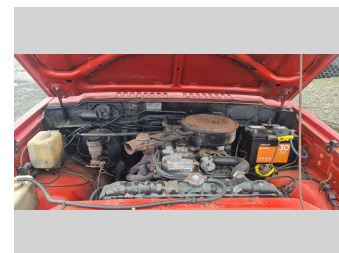

1987 Mitsubishi Pajero S W B

Purchase Price **Auction**
Includes GST, Registration & Licensing

Finance may be available on this vehicle. Ask one of our friendly staff for more information.

Gain peace of mind with Mechanical Breakdown Insurance. **Ask us how.**

Top features
None Listed

Body Style
wagon

Odometer
176,498 km

Engine
2555 cc

Fuel Type
Petrol

Transmission
5 Speed Manual, 4WD

Wheels
-

VIN
-

Interior
-

Safety

Based on 2023 UCSR rating for 82-90 models

Reg No.
NQ4035

Ext Colour
Red

History
NZ New, 8 owners

Seats
5 seats

CO2 Emissions
★☆☆☆☆