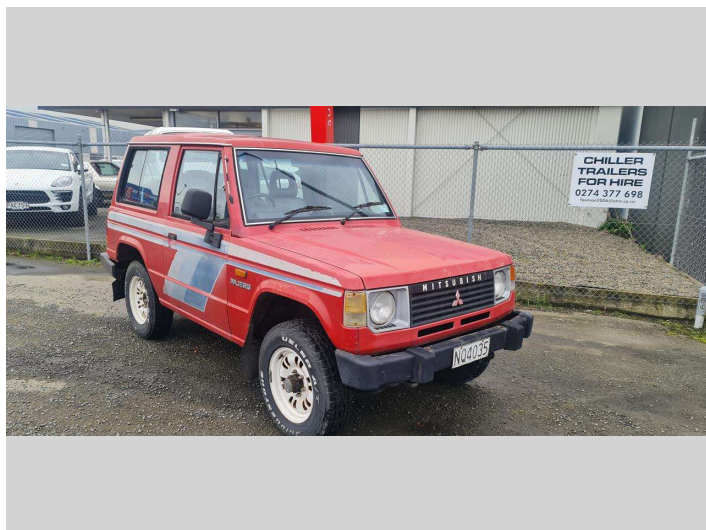

1987 Mitsubishi Pajero S W B

Purchase Price **Auction**
Includes GST, Registration & Licensing

Finance may be available on this vehicle. Ask one of our friendly staff for more information.

Gain peace of mind with Mechanical Breakdown Insurance. **Ask us how.**

Top features
None Listed

Body Style
wagon

Odometer
176,498 km

Engine
2555 cc

Fuel Type
Petrol

Transmission
5 Speed Manual, 4WD

Wheels
-

VIN
-

Interior
-

Safety

Based on 2023 UCSR rating for 82-90 models

Reg No.
NQ4035

Ext Colour
Red

History
NZ New, 8 owners

Seats
5 seats

CO2 Emissions
★☆☆☆☆