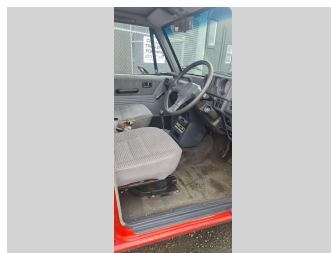

1987 Mitsubishi Pajero S W B

Purchase Price **Auction**
Includes GST, Registration & Licensing

Finance may be available on this vehicle. Ask one of our friendly staff for more information.

Gain peace of mind with Mechanical Breakdown Insurance. **Ask us how.**

Top features
None Listed

Body Style
wagon

Odometer
176,498 km

Engine
2555 cc

Fuel Type
Petrol

Transmission
5 Speed Manual, 4WD

Wheels
-

VIN
-